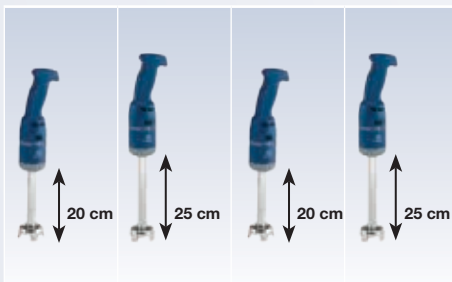

Disassembly without tools

Blade protection

Speedy mixer

Model	SMT20W25	SMT25W25	SMVT20W25	SMVT25W25
Power (W)	250 W		250 W variable speed	
Tube (cm)	20 cm	25 cm	20 cm	25 cm
Weight (kg)	1,4 kg	1,45 kg	1,4 kg	1,45 kg
Capacity	ideal for small quantities			

- ▶ The 250 W motor is available with fixed or variable speed (**max speed 15000 rpm**)
- ▶ Thanks to the easy tool junctions, the motor unit and tube can be **disassembled without tools** for cleaning
- ▶ The tube and blade are in stainless steel and the motor body is in special alimentary plastic for a **longer life**
- ▶ An optional whisk is available for variable speed models